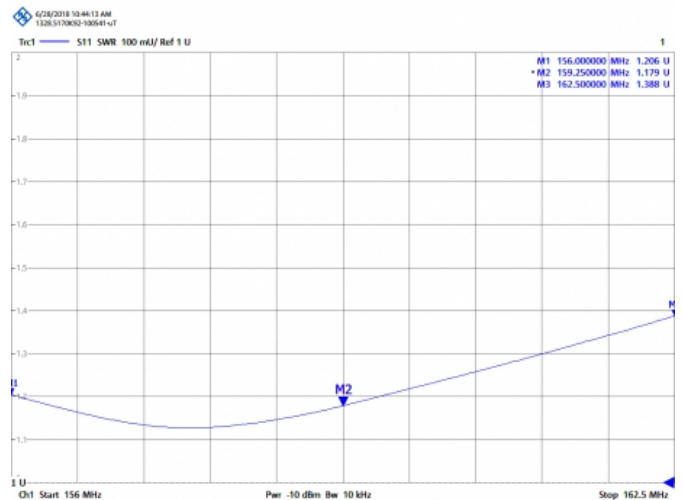

VHN-2500 - ANTENNA OMNI VHF 156-162,5 MHz WITH 5,5M RG58 CABLE

Power	200W
Gain	6 dBd (8,15 dBi) MARINE
Impedance	50 ohm
Material	Fiber
Colour	White
R.O.E - S.W.R - T.O.S	1,2:1
Connector type	With cable 5,5 m (RG58)
Electrical protection	Yes
Polarization	Vertical
Wind load	180 km/h
Temperature (°C)	-40° C to +50° C
Adjust type	Adjusted
Support	Not included
Length	2,55 m
Weight	1,50 kg
Package dimensions	2,7 x 0,1 x 0,1 m

Does not include brackets.

All specifications are subject to change without notice.