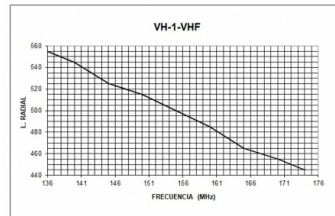

VH-1R - KIT BASE OMNI 1/4 VHF 136-174 MHz and UHF 380-520 MHz

Type	1/4
Power	150W
Gain	0 dBd (2,15 dBi)
Impedance	50 ohm
Colour	Black
R.O.E - S.W.R - T.O.S	1,2:1
Type mounting	Hole 19 mm.
Polarization	Vertical
Adjust type	Adjusted
Support	Included
Length	0,57 m
Weight	0,35 kg

Disponibile with two frequencies:  
VHF : 136-174 MHz  
UHF : 380-520 MHz  
Full antenna : RVH-1 + DV-27/6

All specifications are subject to change without notice.