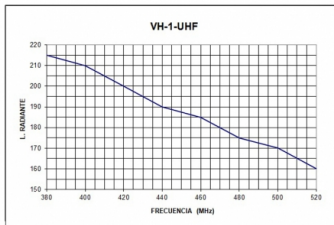

VH-1R - KIT BASE OMNI 1/4 VHF 136-174 MHz and UHF 380-520 MHz

Type	1/4
Power	150W
Gain	0 dBd (2,15 dBi)
Impedance	50 ohm
Colour	Black
R.O.E - S.W.R - T.O.S	1,2:1
Type mounting	Hole 19 mm.
Polarization	Vertical
Adjust type	Adjusted
Support	Included
Length	0,57 m
Weight	0,35 kg

Disponibile with two frequencies:  
VHF : 136-174 MHz  
UHF : 380-520 MHz  
Full antenna : RVH-1 + DV-27/6

All specifications are subject to change without notice.