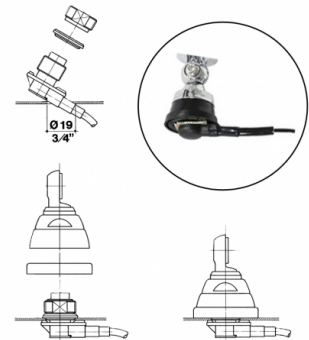

VH-1R - KIT BASE OMNI 1/4 VHF 136-174 MHz and UHF 380-520 MHz

Type	1/4
Power	150W
Gain	0 dBd (2,15 dBi)
Impedance	50 ohm
Colour	Black
R.O.E - S.W.R - T.O.S	1,2:1
Type mounting	Hole 19 mm.
Polarization	Vertical
Adjust type	Adjusted
Support	Included
Length	0,57 m
Weight	0,35 kg