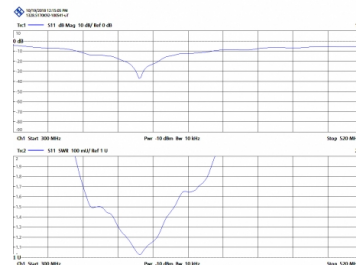

**UH-8PRO - OMNI VEHICLES UHF ANTENNA  
 380-520 MHz**

Type	<b>MOBILE</b>
Power	<b>150 W</b>
Gain	<b>0 dBd (2,15 dBi)</b>
Impedance	<b>50 ohm</b>
Material	<b>Chrome plated brass</b>
Colour	<b>Black</b>
R.O.E - S.W.R - T.O.S	<b>1,1:1</b>
Type mounting	<b>Surface</b>
Polarization	<b>Vertical</b>
Adjust type	<b>Adjusted</b>
Support	<b>Included</b>
Cable type	<b>RG-58 (5 m.)</b>
Length	<b>0,20 m</b>
Weight	<b>0,08 kg</b>

- Antenna with flexible rod
- With 5.5 meters of RG-58 cable, black color.
- For mounting from the inside of the vehicle, make a 9 mm hole.

All specifications are subject to change without notice.