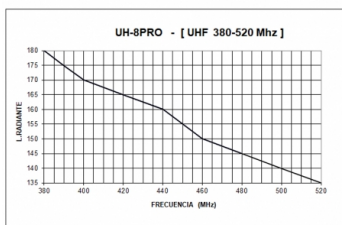

**UH-8PRO - OMNI VEHICLES UHF ANTENNA  
 380-520 MHz**

Type	<b>MOBILE</b>
Power	<b>150 W</b>
Gain	<b>0 dBd (2,15 dBi)</b>
Impedance	<b>50 ohm</b>
Material	<b>Chrome plated brass</b>
Colour	<b>Black</b>
R.O.E - S.W.R - T.O.S	<b>1,1:1</b>
Type mounting	<b>Surface</b>
Polarization	<b>Vertical</b>
Adjust type	<b>Adjusted</b>
Support	<b>Included</b>
Cable type	<b>RG-58 (5 m.)</b>
Length	<b>0,20 m</b>
Weight	<b>0,08 kg</b>

- Antenna with flexible rod
- With 5.5 meters of RG-58 cable, black color.
- For mounting from the inside of the vehicle, make a 9 mm hole.

All specifications are subject to change without notice.