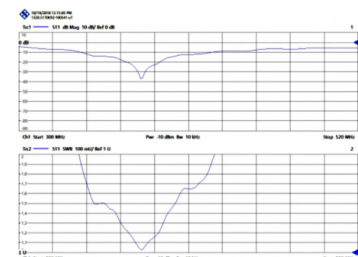

**UH-4PRO - OMNI MOBILE VEHICLES UHF
380-520 MHz**

Type	MOBILE
Power	150W
Gain	0 dBd (2,15 dBi)
Impedance	50 ohm
Material	Chrome plated brass
Colour	Black
R.O.E - S.W.R - T.O.S	1,1:1
Type mounting	Surface
Connector type	PL connector
Polarization	Vertical
Adjust type	Adjusted
Support	Not included
Cable type	RG-223 (5 m.)
Length	0,20 m
Weight	0,07 kg