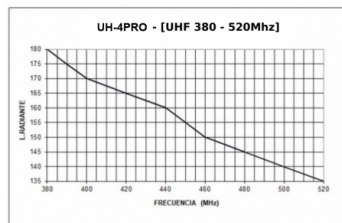

**UH-4PRO - OMNI MOBILE VEHICLES UHF
380-520 MHz**

Type	MOBILE
Power	150W
Gain	0 dBd (2,15 dBi)
Impedance	50 ohm
Material	Chrome plated brass
Colour	Black
R.O.E - S.W.R - T.O.S	1,1:1
Type mounting	Surface
Connector type	PL connector
Polarization	Vertical
Adjust type	Adjusted
Support	Not included
Cable type	RG-223 (5 m.)
Length	0,20 m
Weight	0,07 kg