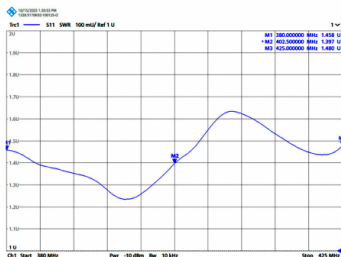

**UH-4PRO - OMNI MOBILE VEHICLES UHF
380-520 MHz**

Type	MOBILE
Power	150W
Gain	0 dBd (2,15 dBi)
Impedance	50 ohm
Material	Chrome plated brass
Colour	Black
R.O.E - S.W.R - T.O.S	1,1:1
Type mounting	Surface
Connector type	PL connector
Polarization	Vertical
Adjust type	Adjusted
Support	Not included
Cable type	RG-223 (5 m.)
Length	0,20 m
Weight	0,07 kg