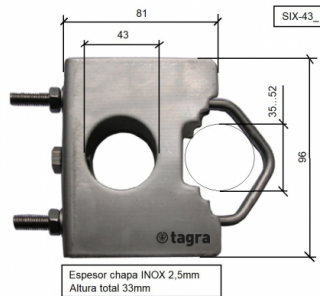

SIX-433

SIX-433 - STAINLESS STEEL SUPPORT FOR
MAST 43 MM (x3)

Length 0,10 m

Weight 0,18 kg

- Tree units
- M.6 size
- Stainless steel manufactured
- Usefull for marine or terrestrial

All specifications are subject to change without notice.