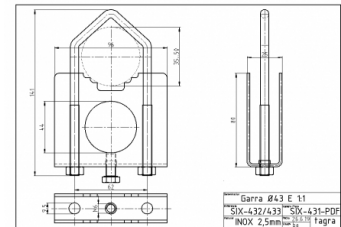

SIX-433

SIX-433 - STAINLESS STEEL SUPPORT FOR
MAST 43 MM (x3)

Length 0,10 m

Weight 0,18 kg

- Tree units
- M.6 size
- Stainless steel manufactured
- Usefull for marine or terrestrial

All specifications are subject to change without notice.