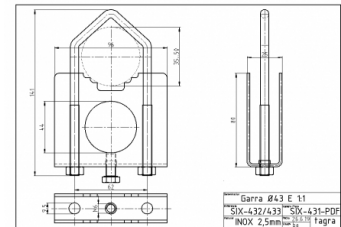

SIX-431

SIX-431 - STAINLESS STEEL SUPPORT FOR
MAST 43 MM

Length 0,10 m

Weight 0,09 kg

- One unit
- M.6 size
- Stainless steel manufactured
- Usefull for marine or terrestrial

All specifications are subject to change without notice.