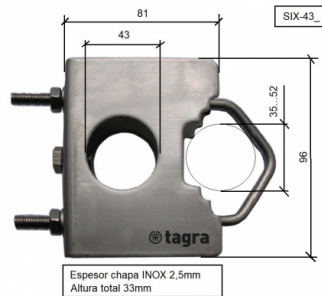

SIX-431

SIX-431 - STAINLESS STEEL SUPPORT FOR
MAST 43 MM

Length 0,10 m

Weight 0,09 kg

- One unit
- M.6 size
- Stainless steel manufactured
- Usefull for marine or terrestrial

All specifications are subject to change without notice.