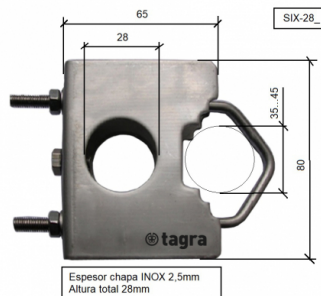

SIX-282

SIX-282 - STAINLESS STEEL SUPPORT FOR  
MAST 28 MM (x2)

Length 0,08 m

Weight 0,18 kg

- Two units
- M.6 size
- Stainless steel

All specifications are subject to change without notice.