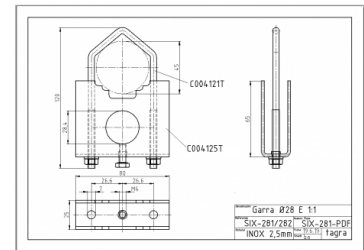

SIX-282

SIX-282 - STAINLESS STEEL SUPPORT FOR  
MAST 28 MM (x2)

Length 0,08 m

Weight 0,18 kg

- Two units
- M.6 size
- Stainless steel

All specifications are subject to change without notice.