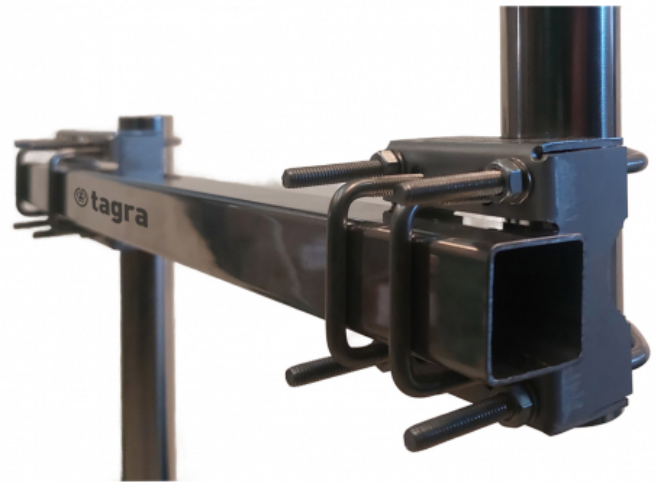

S-4090

www.antenastagra.com

S-4090 - SUPPORT HORIZT. DOUBLE SQUARE TUBE INOX 1500 MM

Material	INOX
Mastil diameter	Max. Ø45 mm
Length	1,50 m
Weight	5,00 kg

Antennas from Ø28 mm. to Ø45 mm.

Stainless steel M6 screws.

Includes:

1 x Square Tube 35 x 35 x 1.5 x 1500 mm

2 x Cylindrical Tube ø 35 x 1.5 x 240 mm

2 x SVH-100

1 x SVH-200

ALL COMPONENTS ARE MADE OF STAINLESS STEEL

All specifications are subject to change without notice.