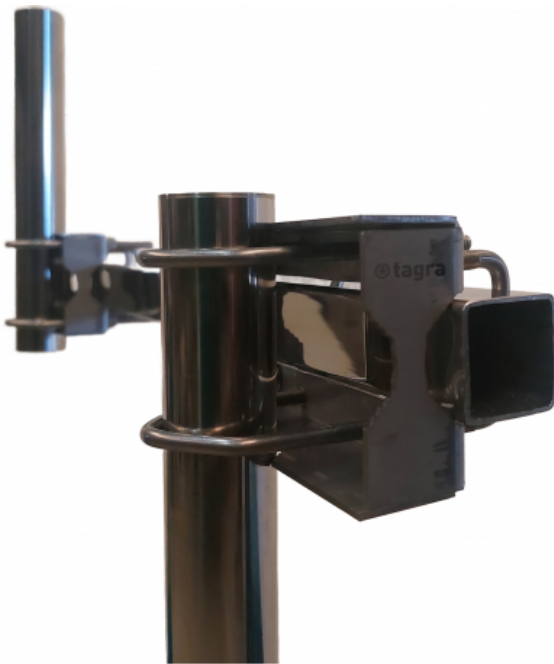

S-4090

www.antenastagra.com

S-4090 - SUPPORT HORIZT. DOUBLE SQUARE TUBE INOX 1500 MM

Material	INOX
Mastil diameter	Max. Ø45 mm
Length	1,50 m
Weight	5,00 kg

Antennas from Ø28 mm. to Ø45 mm.

Stainless steel M6 screws.

Includes:

1 x Square Tube 35 x 35 x 1.5 x 1500 mm

2 x Cylindrical Tube ø 35 x 1.5 x 240 mm

2 x SVH-100

1 x SVH-200

ALL COMPONENTS ARE MADE OF STAINLESS STEEL

All specifications are subject to change without notice.