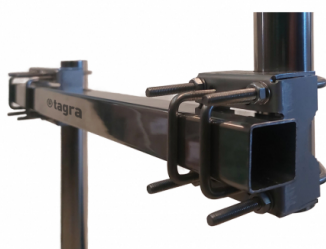

S-4060

www.antenastagra.com

S-4060 - SUPPORT HORITZ. SQUARE INOX 800 MM

Material	INOX
Mastil diameter	Max. Ø45 mm
Length	0,80 m
Weight	3,00 kg

Antennas from Ø28 mm. to Ø45 mm.

Stainless steel M6 screws.

Includes:

1 x Square Tube 35 x 35 x 1.5 x 800 mm

1 x Cylindrical Tube ø 35 x 1.5 x 240 mm

1 x SVH-100

1 x SVH-200

ALL COMPONENTS ARE MADE OF STAINLESS STEEL

All specifications are subject to change without notice.