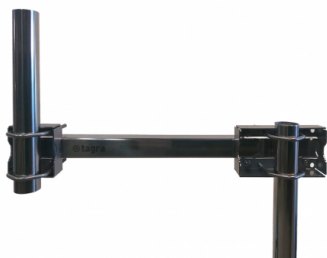

S-4060

www.antenastagra.com

S-4060 - SUPPORT HORITZ. SQUARE INOX 800 MM

Material	INOX
Mastil diameter	Max. Ø45 mm
Length	0,80 m
Weight	3,00 kg

Antennas from Ø28 mm. to Ø45 mm.

Stainless steel M6 screws.

Includes:

1 x Square Tube 35 x 35 x 1.5 x 800 mm

1 x Cylindrical Tube ø 35 x 1.5 x 240 mm

1 x SVH-100

1 x SVH-200

ALL COMPONENTS ARE MADE OF STAINLESS STEEL

All specifications are subject to change without notice.