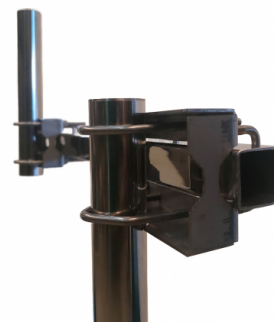

S-4060

www.antenastagra.com

S-4060 - SUPPORT HORITZ. SQUARE INOX 800 MM

Material	INOX
Mastil diameter	Max. Ø45 mm
Length	0,80 m
Weight	3,00 kg

Antennas from Ø28 mm. to Ø45 mm.

Stainless steel M6 screws.

Includes:

1 x Square Tube 35 x 35 x 1.5 x 800 mm

1 x Cylindrical Tube ø 35 x 1.5 x 240 mm

1 x SVH-100

1 x SVH-200

ALL COMPONENTS ARE MADE OF STAINLESS STEEL

All specifications are subject to change without notice.