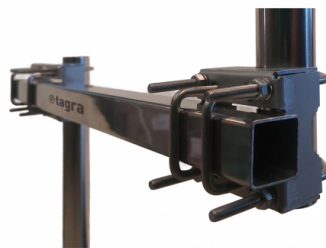

S-4050 - SUPPORT HORITZ. SQUARE INOX 500 MM

Material **INOX**

Mastil diameter **Max. Ø45 mm**

Length **0,50 m**

Weight **3,00 kg**

Antennas from Ø28 mm. to Ø45 mm.

Stainless steel M6 screws.

Includes:

1 x Square Tube 35 x 35 x 1.5 x 500 mm

1 x Cylindrical Tube Ø 35 x 1.5 x 240 mm

1 x SVH-100

1 x SVH-200

ALL COMPONENTS ARE MADE OF STAINLESS STEEL

*All specifications are subject to change without notice.*