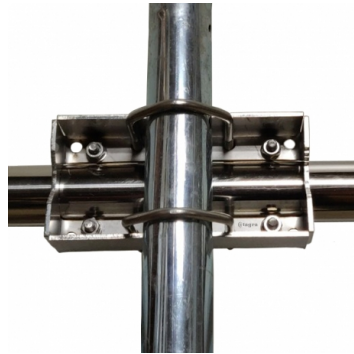

S-3090 - SUPPORT HORIZT. DOUBLE TUBE  
INOX 1500 MM

Material	INOX
Mastil diameter	Max. Ø45 mm
Length	1,50 m
Weight	5,00 kg

Antennas from Ø28 mm. to Ø45 mm.  
Stainless steel M6 screws.

All specifications are subject to change without notice.