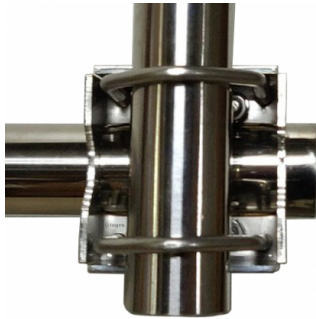

S-3090 - SUPPORT HORIZT. DOUBLE TUBE  
INOX 1500 MM

Material	INOX
Mastil diameter	Max. Ø45 mm
Length	1,50 m
Weight	5,00 kg

Antennas from Ø28 mm. to Ø45 mm.  
Stainless steel M6 screws.

All specifications are subject to change without notice.