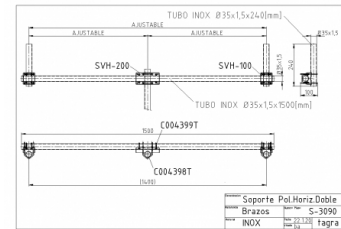

S-3090 - SUPPORT HORIZT. DOUBLE TUBE  
INOX 1500 MM

Material	INOX
Mastil diameter	Max. Ø45 mm
Length	1,50 m
Weight	5,00 kg

Antennas from Ø28 mm. to Ø45 mm.  
Stainless steel M6 screws.

All specifications are subject to change without notice.