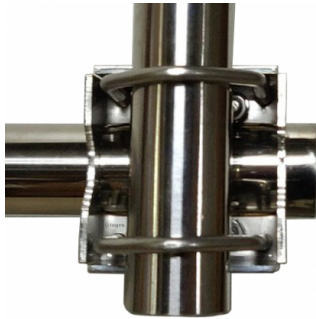

S-3070 - SUPPORT HORIZT. DOUBLE TUBE  
INOX 1000 MM

Material	INOX
Mastil diameter	Max. Ø45 mm
Length	1,00 m
Weight	4,50 kg

Antennas from Ø28 mm. to Ø45 mm.  
Stainless steel M6 screws.

All specifications are subject to change without notice.