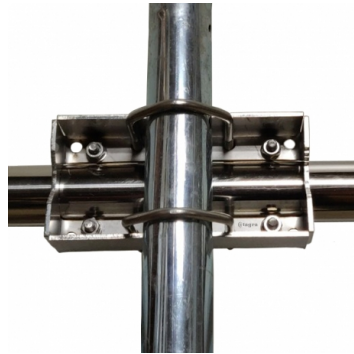

S-3070 - SUPPORT HORIZT. DOUBLE TUBE  
INOX 1000 MM

Material	INOX
Mastil diameter	Max. Ø45 mm
Length	1,00 m
Weight	4,50 kg

Antennas from Ø28 mm. to Ø45 mm.  
Stainless steel M6 screws.

All specifications are subject to change without notice.