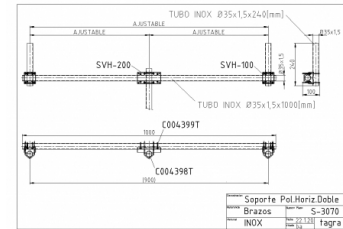

S-3070 - SUPPORT HORIZT. DOUBLE TUBE  
INOX 1000 MM

Material	INOX
Mastil diameter	Max. Ø45 mm
Length	1,00 m
Weight	4,50 kg

Antennas from Ø28 mm. to Ø45 mm.  
Stainless steel M6 screws.

All specifications are subject to change without notice.