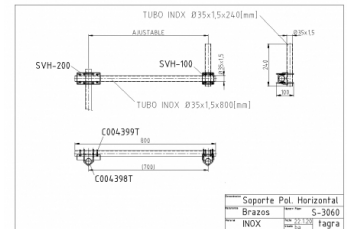

S-3060 - SUPPORT HORITZ. TUBE INOX 800 MM

Material	INOX
Mastil diameter	Max. Ø45 mm
Length	0,80 m
Weight	3,50 kg

Antennas from Ø28 mm. to Ø45 mm.
Stainless steel M6 screws.

All specifications are subject to change without notice.