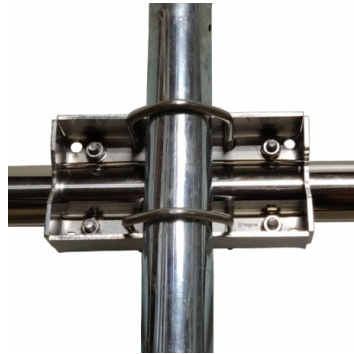

S-3060 - SUPPORT HORITZ. TUBE INOX 800 MM

Material	INOX
Mastil diameter	Max. Ø45 mm
Length	0,80 m
Weight	3,50 kg

Antennas from Ø28 mm. to Ø45 mm.
Stainless steel M6 screws.

All specifications are subject to change without notice.