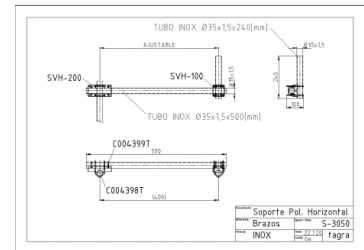

S-3050 - SUPPORT HORITZ. TUBE INOX 500 MM

Material	INOX
Mastil diameter	Max. Ø45 mm
Length	0,50 m
Weight	3,00 kg

Antennas from Ø28 mm. to Ø45 mm.
Stainless steel M6 screws.

All specifications are subject to change without notice.