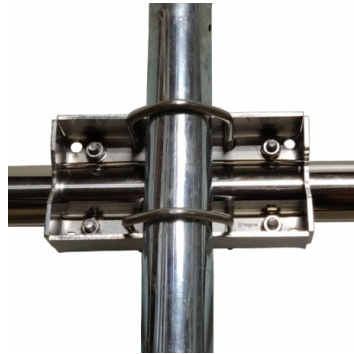

S-3050 - SUPPORT HORITZ. TUBE INOX 500 MM

Material	INOX
Mastil diameter	Max. Ø45 mm
Length	0,50 m
Weight	3,00 kg

Antennas from Ø28 mm. to Ø45 mm.
Stainless steel M6 screws.

All specifications are subject to change without notice.