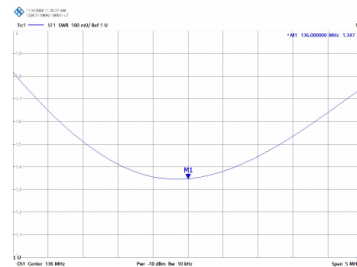

← INOX

RQS-58 - MOBILE OMNI VHF 136-174 MHz

Type	5/8
Power	150W
Gain	3,5 dBd (5,65 dBi)
Impedance	50 ohm
Colour	Black
R.O.E - S.W.R - T.O.S	1,1:1
Type mounting	Thread
Connector type	PL connector
Polarization	Vertical
Adjust type	Adjusted
Support	Included
Length	1,46 m
Weight	0,47 kg
Package dimensions	1,5 x 0,1 x 0,1 m

VARILLA CÓNICA
CONICAL ROD
TIGE CONIQUE
← INOX

All specifications are subject to change without notice.