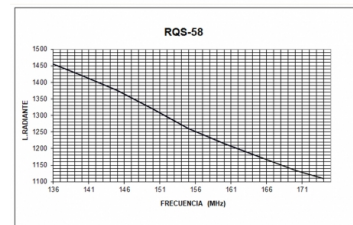

VARILLA CÓNICA
CONICAL ROD
TIGE CONIQUE
← INOX