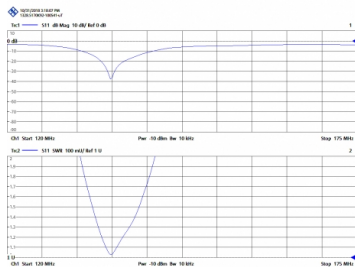

← INOX

RQS-58 - MOBILE OMNI VHF 136-174 MHz

Type	5/8
Power	150W
Gain	3,5 dBd (5,65 dBi)
Impedance	50 ohm
Colour	Black
R.O.E - S.W.R - T.O.S	1,1:1
Type mounting	Thread
Connector type	PL connector
Polarization	Vertical
Adjust type	Adjusted
Support	Included
Length	1,46 m
Weight	0,47 kg
Package dimensions	1,5 x 0,1 x 0,1 m

VARILLA CÓNICA
CONICAL ROD
TIGE CONIQUE
← INOX

All specifications are subject to change without notice.