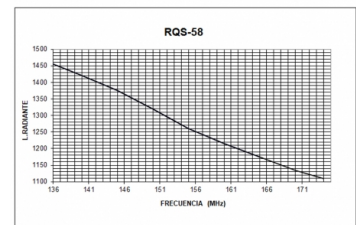

← INOX

**QS-58 - KIT MOBILE OMNI RQS-58 + BL-01 +
LC-45, 136-174 MHz**

Type	5/8
Power	250W
Gain	3,5 dBd (5,65 dBi)
Impedance	50 ohm
Colour	Black
R.O.E - S.W.R - T.O.S	1,1:1
Type mounting	Thread
Connector type	3 m. cable, PL connector
Polarization	Vertical
Adjust type	Adjusted
Support	Included
Length	1,46 m
Weight	0,47 kg
Package dimensions	1,5 x 0,1 x 0,1 m
Included products	RQS-58 + BL-01 + LC-45