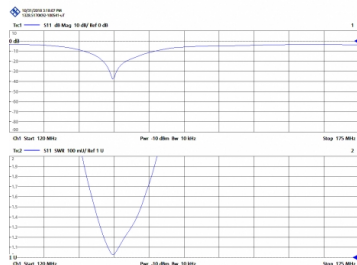

← INOX

**QS-58 - KIT MOBILE OMNI RQS-58 + BL-01 +
LC-45, 136-174 MHz**

Type	5/8
Power	250W
Gain	3,5 dBd (5,65 dBi)
Impedance	50 ohm
Colour	Black
R.O.E - S.W.R - T.O.S	1,1:1
Type mounting	Thread
Connector type	3 m. cable, PL connector
Polarization	Vertical
Adjust type	Adjusted
Support	Included
Length	1,46 m
Weight	0,47 kg
Package dimensions	1,5 x 0,1 x 0,1 m
Included products	RQS-58 + BL-01 + LC-45