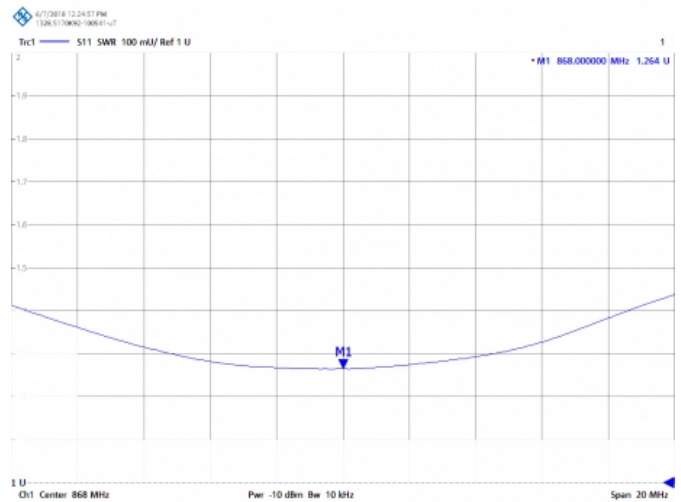

PDS-868SMA/AC - OMNI GSM ANTENNA 868 MHz

Colour	<b>Black</b>
Connector type	<b>SMA ANGULATED</b>
Adjust type	<b>Adjusted</b>
Support	<b>Included</b>
Length	<b>0,18 m</b>
Weight	<b>0,02 kg</b>

APPLICATION: SURVEILLANCE DRONES