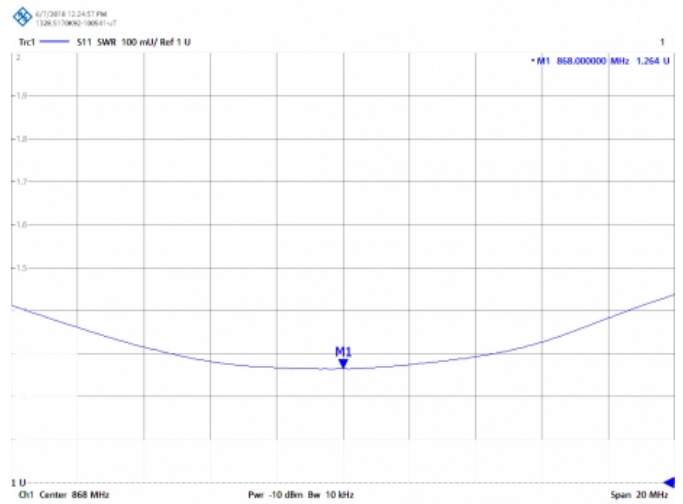

PDS-868SMA - OMNI GSM ANTENNA 868 MHz

Colour	Black
Adjust type	Adjusted
Support	Included
Length	0,18 m
Weight	0,02 kg

APPLICATION: SURVEILLANCE DRONES

All specifications are subject to change without notice.