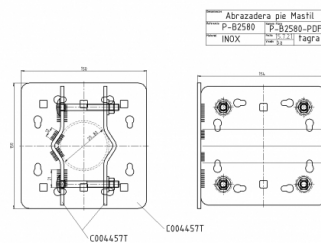

P-B2580 - MAST FOOT CLAMP

Material **INOX**

Length **0,15 m**

Weight **1,50 kg**

For tubes from \varnothing 25 mm to \varnothing 80 mm.

All specifications are subject to change without notice.