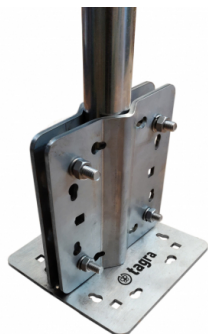

P-B2580 - MAST FOOT CLAMP

Material **INOX**

Length **0,15 m**

Weight **1,50 kg**

For tubes from \varnothing 25 mm to \varnothing 80 mm.

All specifications are subject to change without notice.