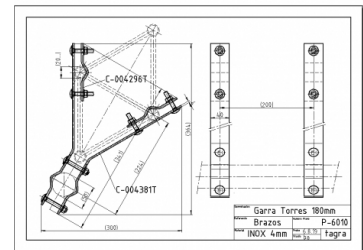

P-6010 - CLAW FOR TOWERS 180 MM

Material	Stainless steel
Set	2
Include	Tube 240mm x Ø35mm
Length	0,35 m
Weight	0,25 kg

- Measures 0.35 meters x 0.30 meters.

All specifications are subject to change without notice.