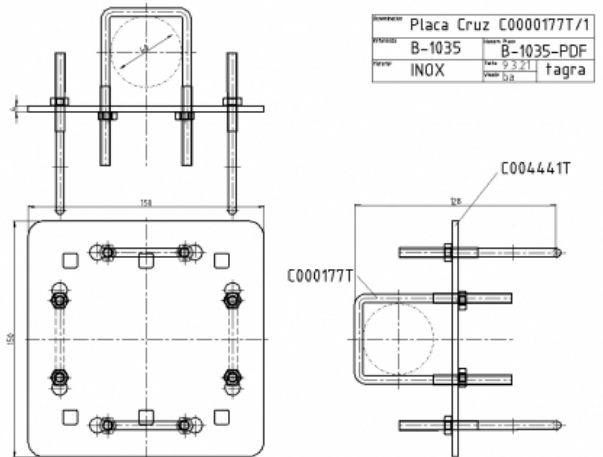

P-1035 - CROSS PLATE M6

Material **INOX-GALV**

Length **0,15 m**

Weight **1,20 kg**

All specifications are subject to change without notice.