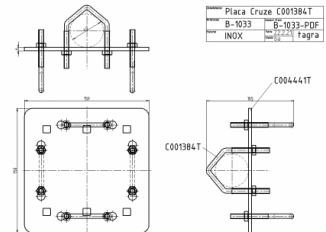

P-1033 - CROSS PLATE M6

Material **INOX-GALV**

Length **0,15 m**

Weight **0,80 kg**

All specifications are subject to change without notice.