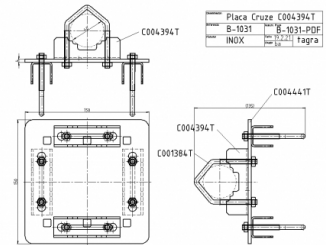

P-1031 - CROSS PLATE M6

Material **INOX-GALV**

Length **0,15 m**

Weight **1,50 kg**

All specifications are subject to change without notice.