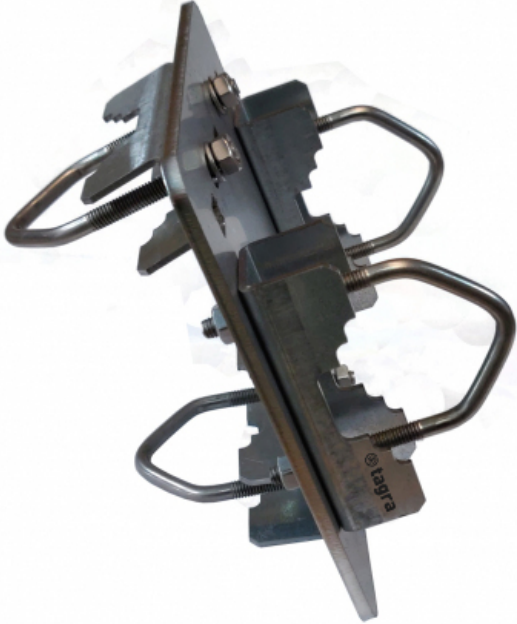

P-1031 - CROSS PLATE M6

Material **INOX-GALV**

Length **0,15 m**

Weight **1,50 kg**

All specifications are subject to change without notice.