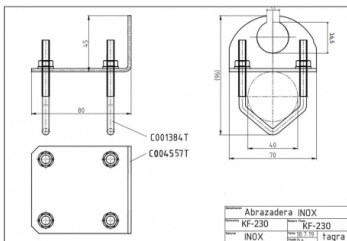

**KF-230 - STAINLESS STEEL MAST SUPPORT**

Material	<b>Stainless steel</b>
Support	<b>Included</b>
Length	<b>0,07 m</b>
Weight	<b>0,13 kg</b>

Horizontal and vertical mount

Stainless steel bracket for antenna anchoring to 25-40mm masts