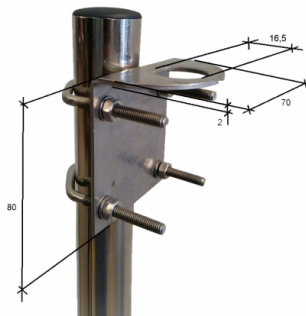

**KF-230 - STAINLESS STEEL MAST SUPPORT**

Material	<b>Stainless steel</b>
Support	<b>Included</b>
Length	<b>0,07 m</b>
Weight	<b>0,13 kg</b>

Horizontal and vertical mount

Stainless steel bracket for antenna anchoring to 25-40mm masts