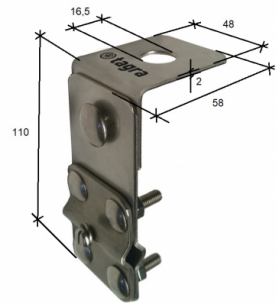

**KF-110**

**KF-110 - STAINLESS STEEL REAR-VIEW MIRROR MOUNT**

Material	<b>Stainless steel</b>
Length	<b>0,12 m</b>
Weight	<b>0,23 kg</b>

Stainless steel manufactured.

All specifications are subject to change without notice.