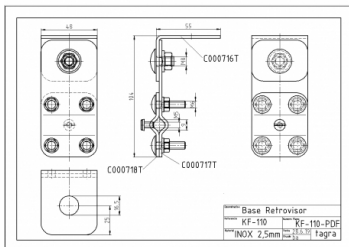

**KF-110**

**KF-110 - STAINLESS STEEL REAR-VIEW MIRROR MOUNT**

Material	<b>Stainless steel</b>
Length	<b>0,12 m</b>
Weight	<b>0,23 kg</b>

Stainless steel manufactured.

All specifications are subject to change without notice.