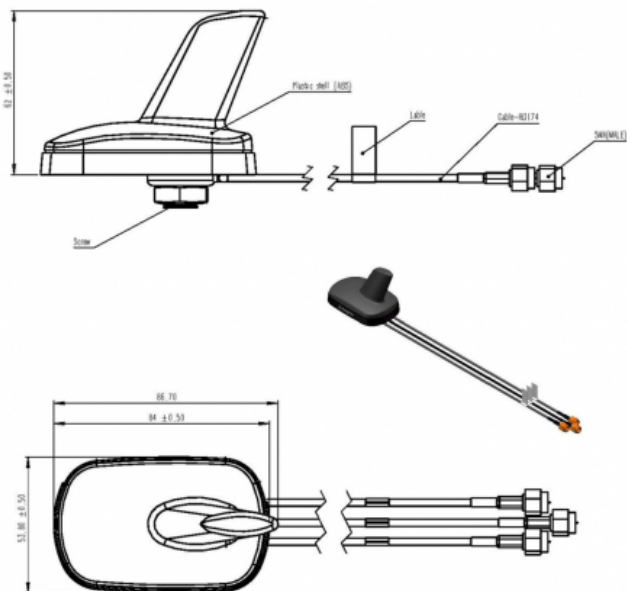

GPS-250 - OMNI ANTENNA TETRA + GPS + AM/FM 525-1700 KHz + GPS

Power	25W
Gain	20dB (FM), 5dB (AM)
Impedance	50 Ω (GPS), 75 Ω (AM/FM)
Material	ABS
Colour	Black
Type mounting	Screw (Hole/Roof)
Connector type	SMA male/BNC male
Polarization	RHCP
Temperature (°C)	from -40° to +85°
Waterproof level	100% Waterproof
Cable type	RG174
Cable length	5 meters
SWR	1.5:1 / < 2.0:1
Frequency	380-470 / 525-1700 MHz
Length	0,08 m
Weight	0,24 kg