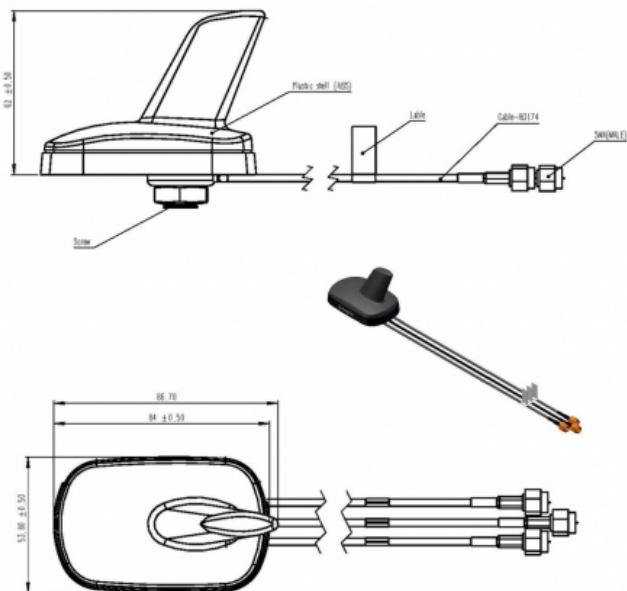

**GPS-200 - OMNI MULTIBAND ANTENNA  
UHF/TETRA + GPS + WIFI**

Power	<b>50W</b>
Gain	<b>0dBd (1dBi), 1dBd (2.15dBi)</b>
Impedance	<b>50 Ω</b>
Material	<b>ABS</b>
Colour	<b>Black</b>
Type mounting	<b>Screw (Hole/Roof)</b>
Connector type	<b>SMA male/BNC male</b>
Polarization	<b>RHCP</b>
Temperature (°C)	<b>from -40° to +85°</b>
Waterproof level	<b>100% Waterproof</b>
Cable type	<b>RG174</b>
Cable length	<b>20 cm</b>
SWR	<b>1.5:1 / &lt; 2.0:1</b>
Frequency	<b>380-470/2400/4800-5800 /1575 MHz</b>
Length	<b>0,08 m</b>
Weight	<b>0,24 kg</b>