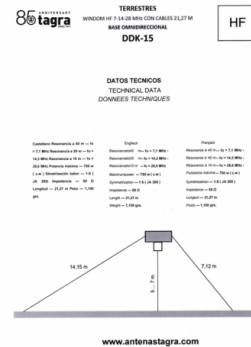

This antenna KIT includes:
Two 21,27 meters cables,
two isolators ISO-HF and
balun JA-200 1:6
Made of copper wire with plastic
insulation.
Length first section
14.15 meters length second
section 7.12 meters.

All specifications are subject to change without notice.