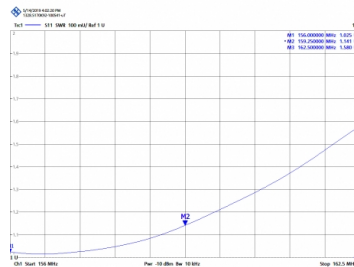

**CVX-6 - OMNI BASE ANTENNA VHF 156-162,5 MHz**

Power	100W
Gain	6 dBd (8,15 dBi) MARINE
Impedance	50 ohm
Material	Fiber
Colour	White
Type mounting	Mástil 0,030-0,045 m
Connector type	Connector PL
Polarization	Vertical
Wind load	180 km/h
Temperature (°C)	from -40° to 60°
Adjust type	Adjusted
Support	Not included
Length	2,65 m
Weight	2,20 kg
Package dimensions	2,7 x 0,1 x 0,1 m

Tube and support in INOX

CONNECTOR VIEW

Does not include brackets.

All specifications are subject to change without notice.