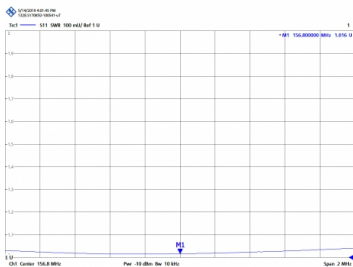

**CVX-6 - OMNI BASE ANTENNA VHF 156-162,5 MHz**

Power	100W
Gain	6 dBd (8,15 dBi) MARINE
Impedance	50 ohm
Material	Fiber
Colour	White
Type mounting	Mástil 0,030-0,045 m
Connector type	Connector PL
Polarization	Vertical
Wind load	180 km/h
Temperature (°C)	from -40° to 60°
Adjust type	Adjusted
Support	Not included
Length	2,65 m
Weight	2,20 kg
Package dimensions	2,7 x 0,1 x 0,1 m

Tube and support in INOX

CONNECTOR VIEW

Does not include brackets.

All specifications are subject to change without notice.