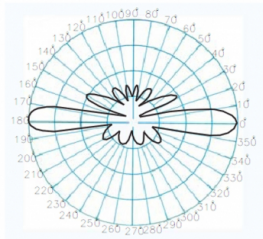

Tube and support in INOX

**CVX-450/8 - OMNI ANTENNA UHF TETRA
440-460 MHz**

Type	Omnidirectional
Power	300W
Gain	6 dBd (8,15 dBi)
Impedance	50 ohm
Material	Fiber
Colour	White
R.O.E - S.W.R - T.O.S	1,5:1
Connector type	Female N connector
Polarization	Vertical
Wind load	180 km/h
Temperature (°C)	from -40° to 60°
Adjust type	Adjusted
Mastil diameter	0,030-0,045 m
Support	Included SIX-432
Length	2,75 m
Weight	3,20 kg
Package dimensions	2,8 x 0,8 x 0,8 m
Included products	SIX-432