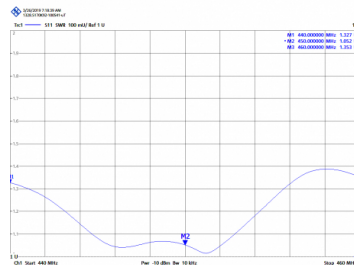

Tube and support in INOX

**CVX-450/8 - OMNI ANTENNA UHF TETRA
440-460 MHz**

Type	Omnidirectional
Power	300W
Gain	6 dBd (8,15 dBi)
Impedance	50 ohm
Material	Fiber
Colour	White
R.O.E - S.W.R - T.O.S	1,5:1
Connector type	Female N connector
Polarization	Vertical
Wind load	180 km/h
Temperature (°C)	from -40° to 60°
Adjust type	Adjusted
Mastil diameter	0,030-0,045 m
Support	Included SIX-432
Length	2,75 m
Weight	3,20 kg
Package dimensions	2,8 x 0,8 x 0,8 m
Included products	SIX-432