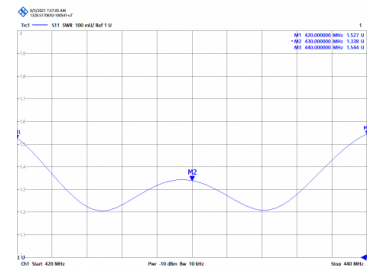

Type	Omnidirectional
Power	100W
Gain	3 dBd (5,15 dBi)
Impedance	50 ohm
Material	Fiber
Colour	White
R.O.E - S.W.R - T.O.S	1,5:1
Connector type	Female N connector
Polarization	Vertical
Wind load	180 km/h
Temperature (°C)	from -40° to 60°
Adjust type	Adjusted
Mastil diameter	0,030-0,045 m
Support	Included
Length	1,68 m
Weight	1,45 kg
Package dimensions	1,8 x 0,1 x 0,1 m

Tube and support in INOX