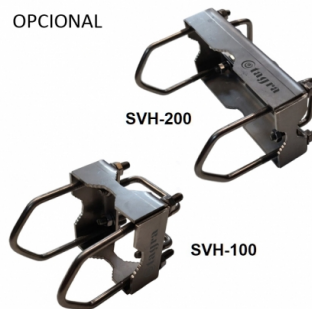

CVX-430/3 - OMNI ANTENNA UHF 420-440 MHz

| | |
|-----------------------|--------------------|
| Type | Omnidirectional |
| Power | 100W |
| Gain | 3 dBd (5,15 dBi) |
| Impedance | 50 ohm |
| Material | Fiber |
| Colour | White |
| R.O.E - S.W.R - T.O.S | 1,5:1 |
| Connector type | Female N connector |
| Polarization | Vertical |
| Wind load | 180 km/h |
| Temperature (°C) | from -40° to 60° |
| Adjust type | Adjusted |
| Mastil diameter | 0,030-0,045 m |
| Support | Included |
| Length | 1,68 m |
| Weight | 1,45 kg |
| Package dimensions | 1,8 x 0,1 x 0,1 m |

Tube and support in INOX

NO INCLUIDO

OPCIONAL

All specifications are subject to change without notice.