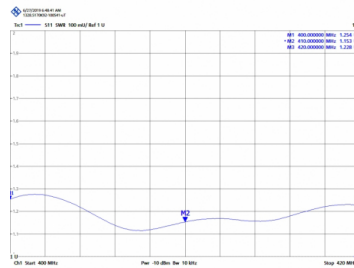

Tube and support in INOX

**CVX-410/8 - OMNI ANTENNA UHF TETRA  
400-420 MHz**

Type	<b>Omnidirectional</b>
Power	<b>300W</b>
Gain	<b>6 dBd (8,15 dBi)</b>
Impedance	<b>50 ohm</b>
Material	<b>Fiber</b>
Colour	<b>White</b>
R.O.E - S.W.R - T.O.S	<b>1,5:1</b>
Connector type	<b>Female N connector</b>
Polarization	<b>Vertical</b>
Wind load	<b>180 km/h</b>
Temperature (°C)	<b>from -40° to 60°</b>
Adjust type	<b>Adjusted</b>
Mastil diameter	<b>0,030-0,045 m</b>
Support	<b>Included SIX-432</b>
Length	<b>2,75 m</b>
Weight	<b>3,20 kg</b>
Package dimensions	<b>2,8 x 0,8 x 0,8 m</b>
Included products	<b>SIX-432</b>