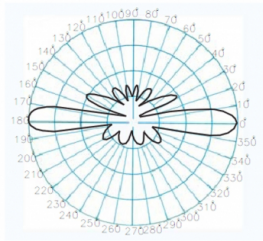

Tube and support in INOX

**CVX-410/8 - OMNI ANTENNA UHF TETRA  
400-420 MHz**

Type	<b>Omnidirectional</b>
Power	<b>300W</b>
Gain	<b>6 dBd (8,15 dBi)</b>
Impedance	<b>50 ohm</b>
Material	<b>Fiber</b>
Colour	<b>White</b>
R.O.E - S.W.R - T.O.S	<b>1,5:1</b>
Connector type	<b>Female N connector</b>
Polarization	<b>Vertical</b>
Wind load	<b>180 km/h</b>
Temperature (°C)	<b>from -40° to 60°</b>
Adjust type	<b>Adjusted</b>
Mastil diameter	<b>0,030-0,045 m</b>
Support	<b>Included SIX-432</b>
Length	<b>2,75 m</b>
Weight	<b>3,20 kg</b>
Package dimensions	<b>2,8 x 0,8 x 0,8 m</b>
Included products	<b>SIX-432</b>