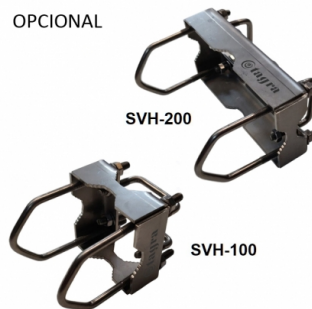

Tube and support in INOX

**CVX-410/8 - OMNI ANTENNA UHF TETRA  
400-420 MHz**

Type	<b>Omnidirectional</b>
Power	<b>300W</b>
Gain	<b>6 dBd (8,15 dBi)</b>
Impedance	<b>50 ohm</b>
Material	<b>Fiber</b>
Colour	<b>White</b>
R.O.E - S.W.R - T.O.S	<b>1,5:1</b>
Connector type	<b>Female N connector</b>
Polarization	<b>Vertical</b>
Wind load	<b>180 km/h</b>
Temperature (°C)	<b>from -40° to 60°</b>
Adjust type	<b>Adjusted</b>
Mastil diameter	<b>0,030-0,045 m</b>
Support	<b>Included SIX-432</b>
Length	<b>2,75 m</b>
Weight	<b>3,20 kg</b>
Package dimensions	<b>2,8 x 0,8 x 0,8 m</b>
Included products	<b>SIX-432</b>

SIX-432

NO INCLUIDO

OPCIONAL

All specifications are subject to change without notice.