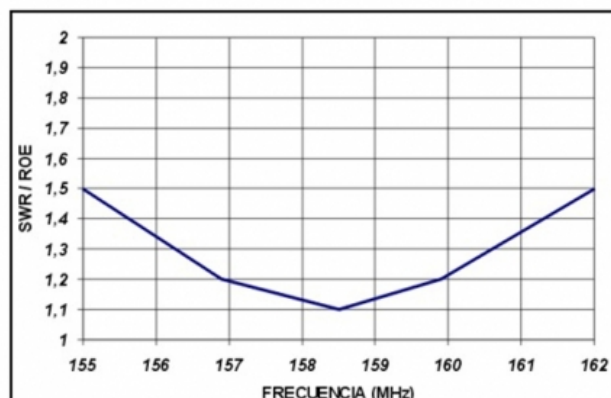

FRECUENCY TABLE

All specifications are subject to change without notice.