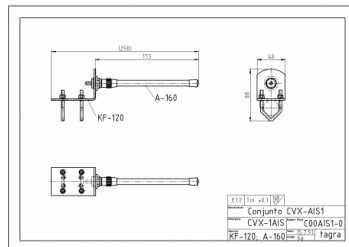

CVX-1AIS - OMNI ANTENNA AIS VHF 162 MHz

Tube and support in INOX

Type	AIS
Power	50W
Gain	0 dBd (2,15 dBi) MARINE
Impedance	50 ohm
Colour	Black
R.O.E - S.W.R - T.O.S	1,2:1
Connector type	With 9 m. cable RG58 and UHF (PL-259R)
Electrical protection	No
Polarization	Vertical
Wind load	180 km/h
Temperature (°C)	from -40º to 60º
Adjust type	Adjusted
Support	Included
Length	0,18 m
Weight	0,20 kg

Channel A: 161,975 Mhz (ROE 1,2)
Channel B: 162,025 Mhz (ROE 1,2)
AIS (Automatic Identification System) antenna.
Included 9 meters RG58 cable, white color, and PL-259R connector.
Include bracket.

All specifications are subject to change without notice.