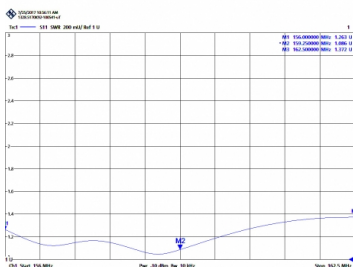

CVX-1AIS - OMNI ANTENNA AIS VHF 162 MHz

Tube and support in INOX

Type	AIS
Power	50W
Gain	0 dBd (2,15 dBi) MARINE
Impedance	50 ohm
Colour	Black
R.O.E - S.W.R - T.O.S	1,2:1
Connector type	With 9 m. cable RG58 and UHF (PL-259R)
Electrical protection	No
Polarization	Vertical
Wind load	180 km/h
Temperature (°C)	from -40º to 60º
Adjust type	Adjusted
Support	Included
Length	0,18 m
Weight	0,20 kg

Channel A: 161,975 Mhz (ROE 1,2)
Channel B: 162,025 Mhz (ROE 1,2)
AIS (Automatic Identification System) antenna.
Included 9 meters RG58 cable, white color, and PL-259R connector.
Include bracket.

All specifications are subject to change without notice.