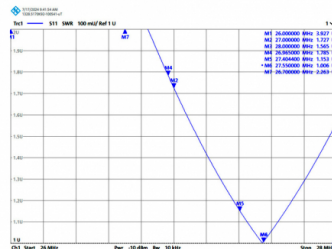

CB-04 - BASE CB ANTENNA 26-28 MHz

Power	300W
Gain	3 dBd (5,15 dBi)
Impedance	50 ohm
Material	Fiber
Colour	White
R.O.E - S.W.R - T.O.S	1,2:1
Type mounting	Mast 0,025-0,045 m
Connector type	Connector PL
Electrical protection	No
Polarization	Vertical
Wind load	180 km/h
Temperature (°C)	from -40° to 55°
Support	Included SIX-282
Assembly parts	4
Length	5,15 m
Weight	1,94 kg
Package dimensions	1,4 x 0,1 x 0,1 m
Weight with package	2,60 kg
Included products	SIX-282

Place the claws at the ends

Assembly order of the sections

Frequency adjustment

High band

Low band

All specifications are subject to change without notice.