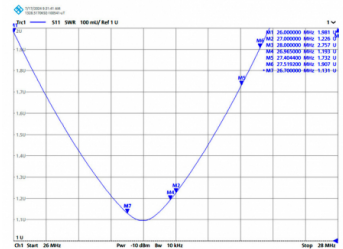

CB-04 - BASE CB ANTENNA 26-28 MHz

Power	300W
Gain	3 dBd (5,15 dBi)
Impedance	50 ohm
Material	Fiber
Colour	White
R.O.E - S.W.R - T.O.S	1,2:1
Type mounting	Mast 0,025-0,045 m
Connector type	Connector PL
Electrical protection	No
Polarization	Vertical
Wind load	180 km/h
Temperature (°C)	from -40° to 55°
Support	Included SIX-282
Assembly parts	4
Length	5,15 m
Weight	1,94 kg
Package dimensions	1,4 x 0,1 x 0,1 m
Weight with package	2,60 kg
Included products	SIX-282

Place the claws at the ends

Assembly order of the sections

Frequency adjustment

High band

Low band

All specifications are subject to change without notice.