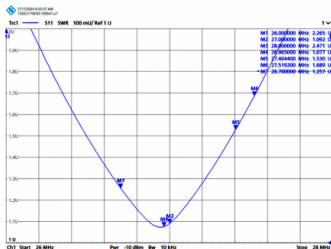

CB-04 - BASE CB ANTENNA 26-28 MHz

Power	300W
Gain	3 dBd (5,15 dBi)
Impedance	50 ohm
Material	Fiber
Colour	White
R.O.E - S.W.R - T.O.S	1,2:1
Type mounting	Mast 0,025-0,045 m
Connector type	Connector PL
Electrical protection	No
Polarization	Vertical
Wind load	180 km/h
Temperature (°C)	from -40° to 55°
Support	Included SIX-282
Assembly parts	4
Length	5,15 m
Weight	1,94 kg
Package dimensions	1,4 x 0,1 x 0,1 m
Weight with package	2,60 kg
Included products	SIX-282

Place the claws at the ends

Assembly order of the sections

Frequency adjustment

High band

Low band

All specifications are subject to change without notice.