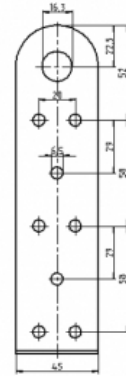

C004518T - BP-MIMO LONG SUPPORT

Length 0,18 m

Weight 0,80 kg

E 11	
Soporte Largo BP-MIMO	
BP-MIMO	C004518T
INOX 2,5mm	1,123 tagra

Stainless steel manufactured.

All specifications are subject to change without notice.