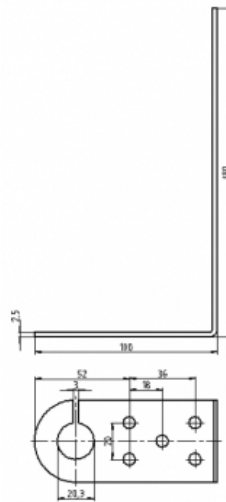

C004518T - BP-MIMO LONG SUPPORT

Length 0,18 m

Weight 0,80 kg

E 11	
Soporte Largo BP-MIMO	
BP-MIMO	C004518T
INOX 2,5mm	1,123 tagra

Stainless steel manufactured.

All specifications are subject to change without notice.