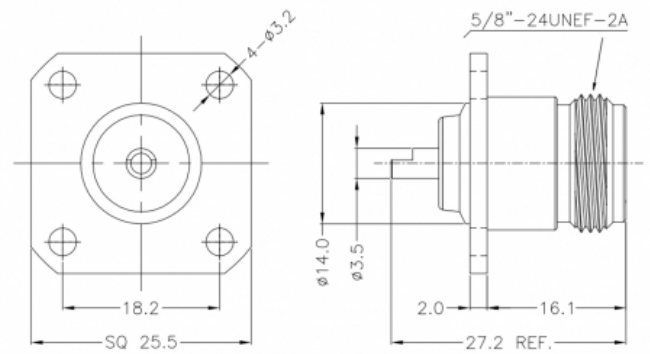

C004508T - CONNECTOR N F CHASSIS PLATE -
INOX AISI 304

Material **INOX AISI 304**

Length **0,03 m**

Weight **0,08 kg**

INOX AISI 304

All specifications are subject to change without notice.