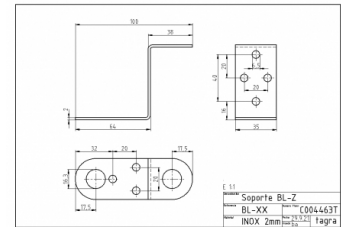

C004463T - BL-Z SUPPORT

Material **Stainless steel**

Length **0,10 m**

Weight **0,10 kg**

Stainless steel manufactured.

All specifications are subject to change without notice.