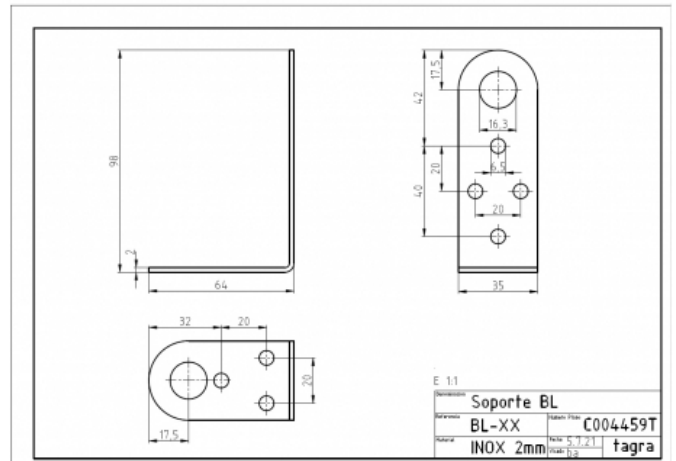

C004459T - BL STAINLESS

Material **Stainless steel**

Length **0,10 m**

Weight **0,10 kg**

Stainless steel manufactured.

All specifications are subject to change without notice.