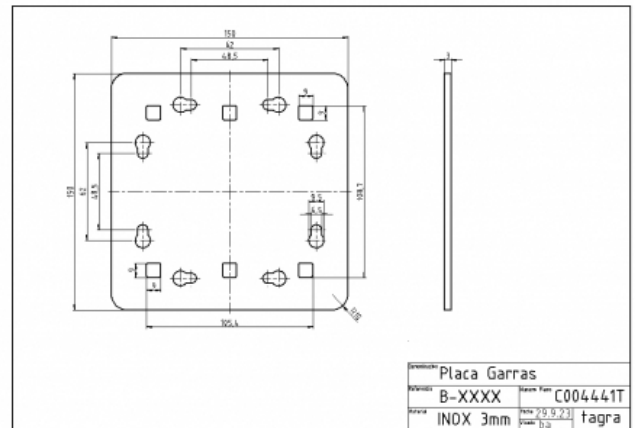

C004457T - CLAWS PLATE

Material	INOX
Length	0,15 m
Weight	0,70 kg

All specifications are subject to change without notice.