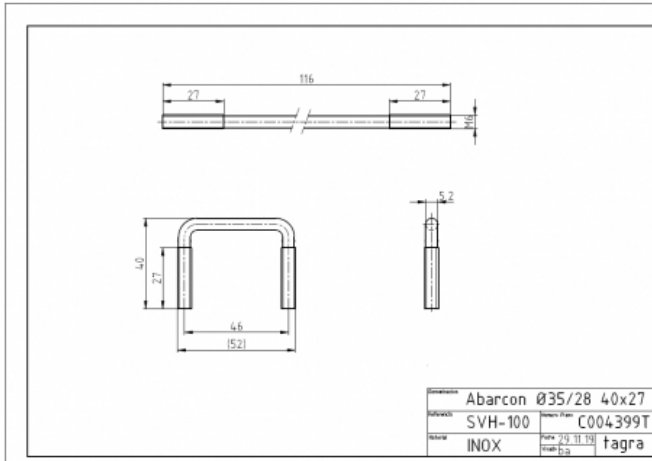

C004399T - STAINLESS STEEL FLANGE Ø35/28  
- 40x27

Material **Stainless steel**

Length **0,04 m**

Weight **0,05 kg**

Includes M6 nut and stainless washer.

All specifications are subject to change without notice.