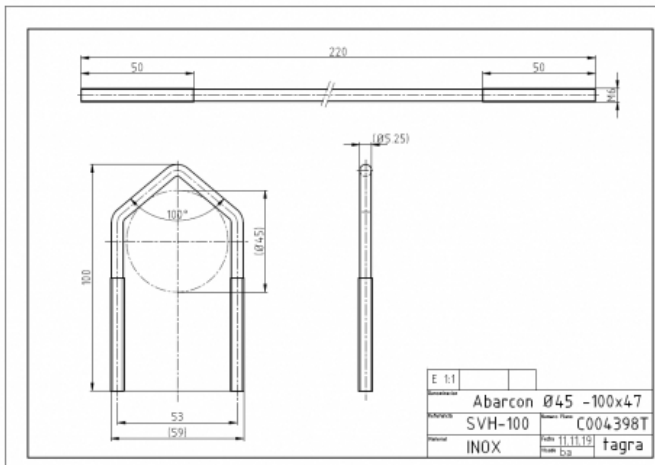

C004398T - STAINLESS STEEL FLANGE Ø45 - 100x47

Material **Stainless steel**

Length **0,10 m**

Weight **0,08 kg**

Includes M6 nut and stainless washer.

All specifications are subject to change without notice.