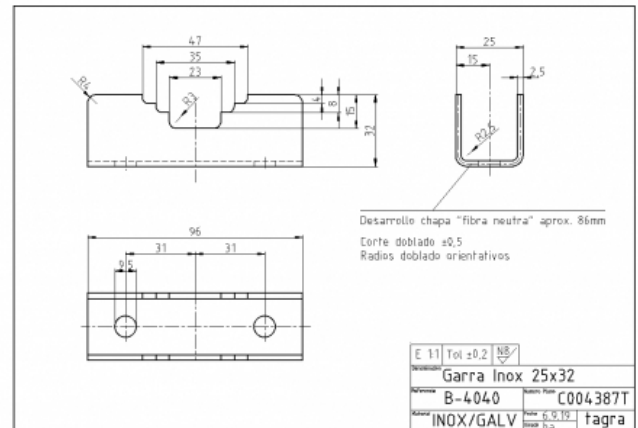

C004387T - GALVANISED STEEL CLAW 25x32 MM

Length 0,10 m

Weight 0,05 kg

- Galvanised steel manufactured
- Usefull for marine or terrestrial
- M.8 size

All specifications are subject to change without notice.