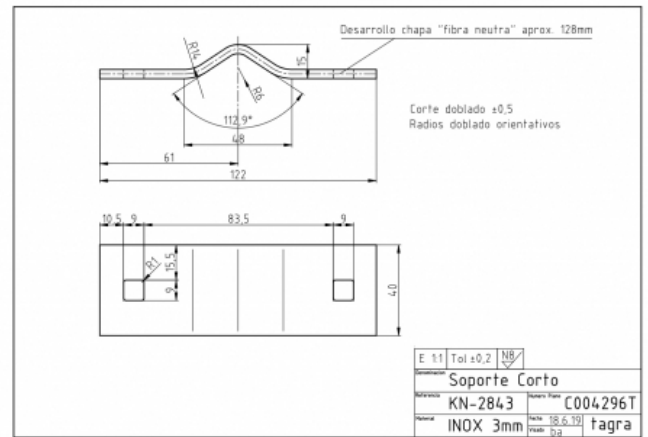

C004296T - SHORT SUPPORT

Material	<b>Stainless steel</b>
Sheet	<b>3 mm.</b>
Length	<b>0,12 m</b>
Weight	<b>0,06 kg</b>

All specifications are subject to change without notice.