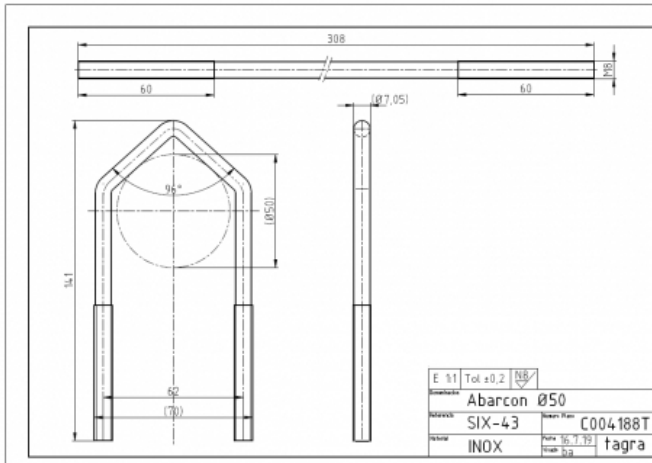

C004188T - STAINLESS STEEL FLANGE Ø50

Material **Stainless steel**

Length **0,14 m**

Weight **0,08 kg**

Includes M8 nut and stainless washer.

All specifications are subject to change without notice.