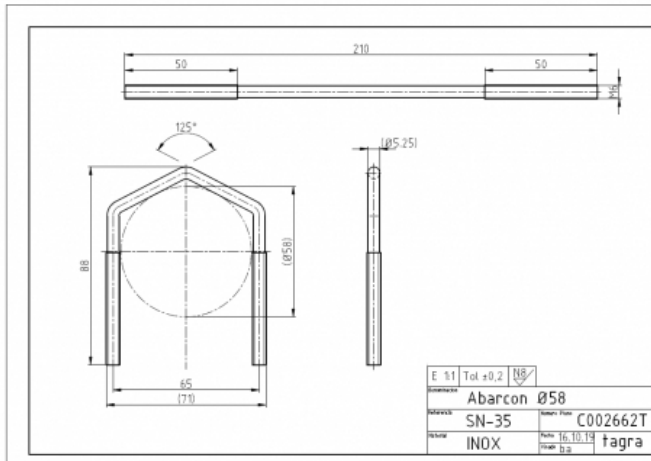

C002662T - STAINLESS STEEL FLANGE Ø58

Material **Stainless steel**

Length **0,09 m**

Weight **0,06 kg**

Includes M6 nut and stainless washer.

All specifications are subject to change without notice.