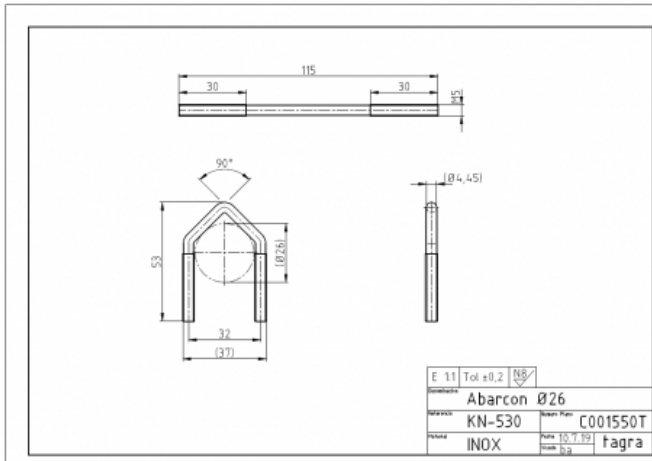

C001550T - STAINLESS STEEL FLANGE Ø26

Material **Stainless steel**

Length **0,05 m**

Weight **0,06 kg**

Includes M6 nut and stainless washer.

All specifications are subject to change without notice.