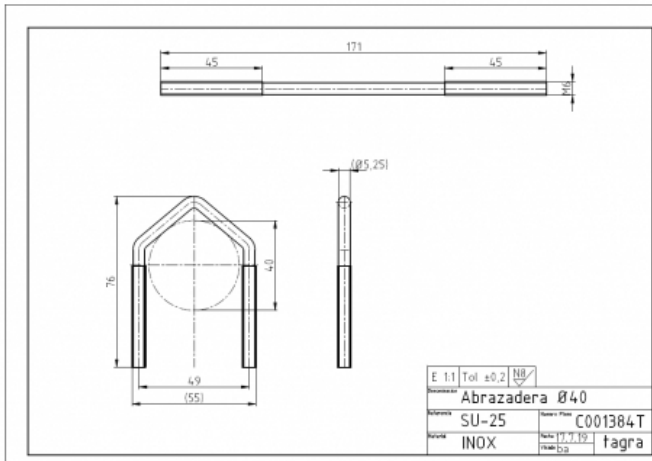

C001384T - STAINLESS STEEL FLANGE Ø40

Material **Stainless steel**

Length **0,08 m**

Weight **0,06 kg**

Includes M6 nut and stainless washer.

All specifications are subject to change without notice.