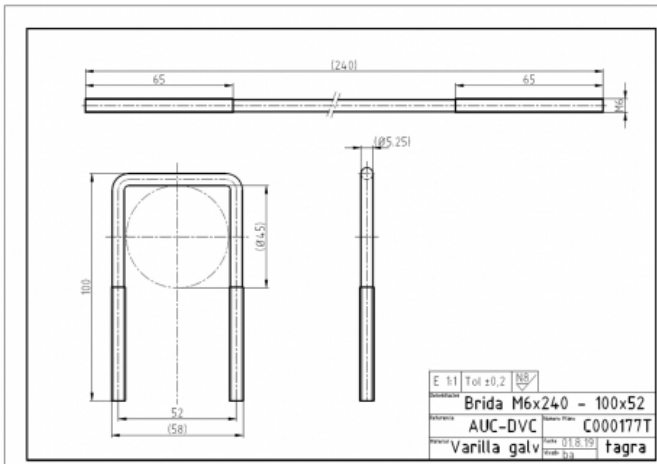

**C000177T - STAINLESS STEEL FLANGE
M6x240-10x52**

| | |
|----------|------------------------|
| Material | Stainless steel |
| Length | 0,10 m |
| Weight | 0,06 kg |

Includes M6 nut and stainless washer.