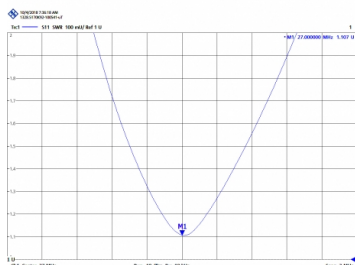

All specifications are subject to change without notice.